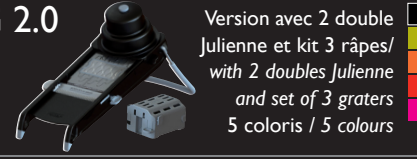

Version avec 2 double Julienne et kit 3 râpes/ with 2 doubles Julienne and set of 3 graters
5 coloris / 5 colours

- 2015.02
- 2015.22
- 2015.32
- 2015.42
- 2015.62

2015.02	✓		✓	✓	✓ 2 mm - 4 mm 7 mm - 10 mm			✓